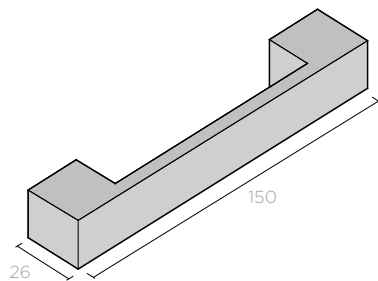

STREAMLINE 12X6

STREAMLINE 12X6
SIZES AVAILABLE
 150mm
 200mm
 300mm

CODE
 150ST12X6
 200ST12X6
 300ST12X6

STREAMLINE 20X6
SIZES AVAILABLE
 150mm
 200mm
 300mm
 500mm

CODE
 150ST20X6
 200ST20X6
 300ST20X6
 500ST20X6

Custom lengths available
 * Minimum quantities apply

STREAMLINE 20X6

ALL MEASUREMENTS IN MILLIMETRES