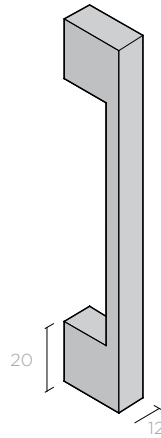

FEATURES

Stainless steel construction
 Single sided application
 Standard finishes: satin stainless steel [S], Electroplating available soon, please call office to discuss [EP].
 Special finishes: polished stainless steel [P], powder coating [PC]
 Minimum order: 5 units

STREAMLINE 12X6

STREAMLINE 12X6
SIZES AVAILABLE
 150mm
 200mm
 300mm

CODE
 150ST12X6
 200ST12X6
 300ST12X6

STREAMLINE 20X6
SIZES AVAILABLE
 150mm
 200mm
 300mm
 500mm

CODE
 150ST20X6
 200ST20X6
 300ST20X6
 500ST20X6

Custom lengths available
 * Minimum quantities apply

STREAMLINE 20X6

ALL MEASUREMENTS IN MILLIMETRES