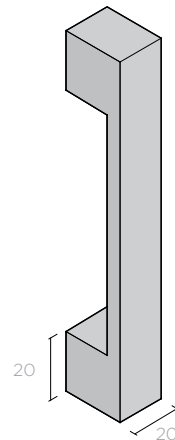

STREAMLINE 12X6

STREAMLINE 12X6
SIZES AVAILABLE
 150mm
 200mm
 300mm

CODE
 150ST12X6
 200ST12X6
 300ST12X6

STREAMLINE 20X6
SIZES AVAILABLE
 150mm
 200mm
 300mm
 500mm

CODE
 150ST20X6
 200ST20X6
 300ST20X6
 500ST20X6

Custom lengths available
 * Minimum quantities apply

STREAMLINE 20X6

ALL MEASUREMENTS IN MILLIMETRES