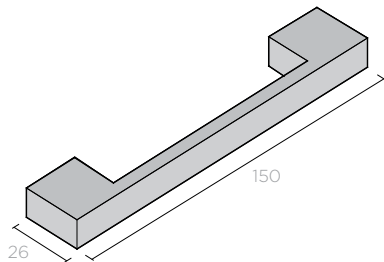

FEATURES

Stainless steel construction
 Single sided application
 Standard finishes: satin stainless steel [S], Electroplating available soon, please call office to discuss [EP].
 Special finishes: polished stainless steel [P], powder coating [PC]
 Minimum order: 5 units

STREAMLINE 12X6

STREAMLINE 12X6
SIZES AVAILABLE
 150mm
 200mm
 300mm

CODE
 150ST12X6
 200ST12X6
 300ST12X6

STREAMLINE 20X6
SIZES AVAILABLE
 150mm
 200mm
 300mm
 500mm

CODE
 150ST20X6
 200ST20X6
 300ST20X6
 500ST20X6

Custom lengths available
 * Minimum quantities apply

STREAMLINE 20X6

ALL MEASUREMENTS IN MILLIMETRES